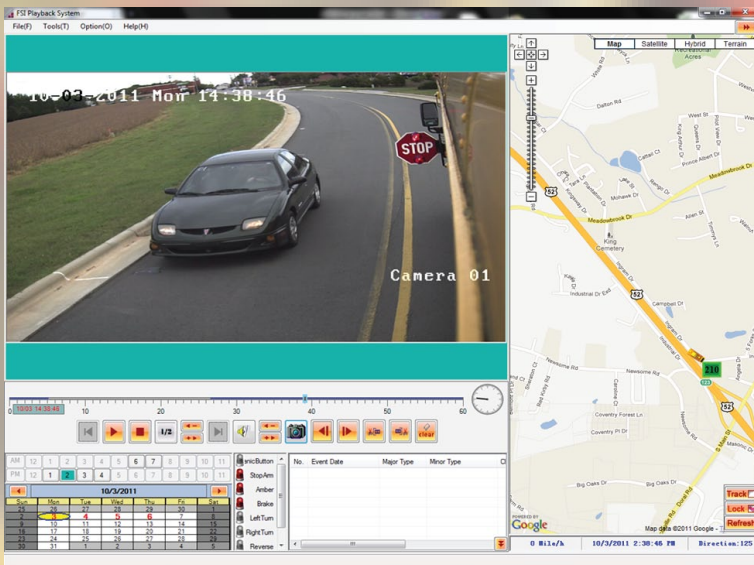

Protect your School Bus... Inside and Out

Fortress Mobile's Stop Arm Camera Solution provides users the ability to simultaneously view up to Four Internal and up to Four External Cameras with a selected Audio channel, GPS Map with Vehicle Location and sensor data.

With internal and external mounted cameras users can watch students inside the bus and **Catch Stop-Arm Violations** occurring outside the bus all from the same playback software.

Review the Violation

Identify Drivers

FM Stop-Arm Camera Solution can show you...

- Detailed Video of the Stop-Arm Activation
- Identifiable Image of the Driver
- Capture License Plate of Vehicle
- Distinguish Make, Model & Color of Vehicle
- Time and Date Watermarked Footage