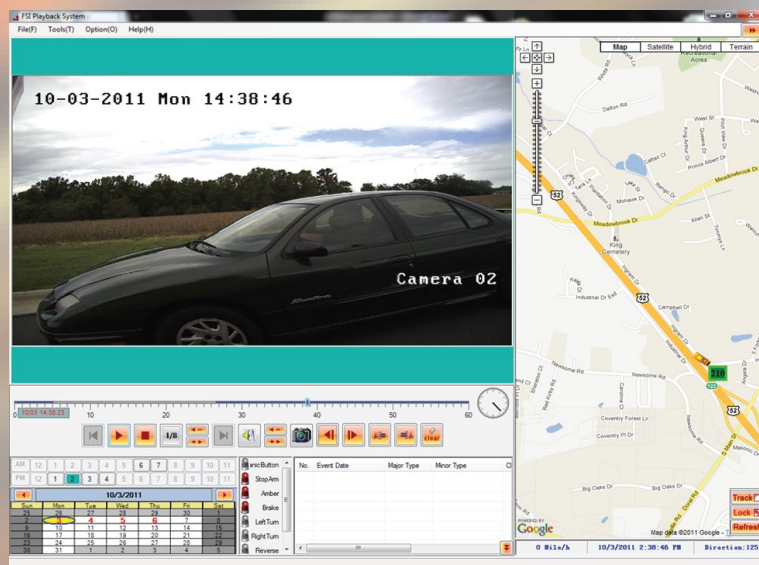

Protect your School Bus... Inside and Out

Fortress Mobile's Stop Arm Camera Solution provides users the ability to simultaneously view up to Four Internal and up to Four External Cameras with a selected Audio channel, GPS Map with Vehicle Location and sensor data.

With internal and external mounted cameras users can watch students inside the bus and **Catch Stop-Arm Violations** occurring outside the bus all from the same playback software.

Review the Violation

Identify Drivers

FM Stop-Arm Camera Solution can show you...

- Detailed Video of the Stop-Arm Activation
- Identifiable Image of the Driver
- Capture License Plate of Vehicle
- Distinguish Make, Model & Color of Vehicle
- Time and Date Watermarked Footage