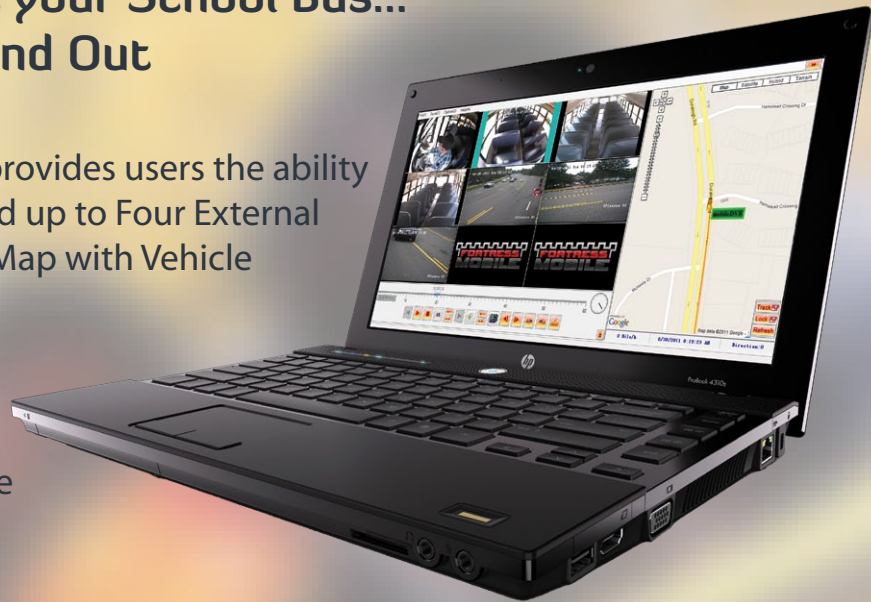

Protect your School Bus... Inside and Out

Fortress Mobile's Stop Arm Camera Solution provides users the ability to simultaneously view up to Four Internal and up to Four External Cameras with a selected Audio channel, GPS Map with Vehicle Location and sensor data.

With internal and external mounted cameras users can watch students inside the bus and **Catch Stop-Arm Violations** occurring outside the bus all from the same playback software.

Review the Violation

Identify Drivers

FM Stop-Arm Camera Solution can show you...

- Detailed Video of the Stop-Arm Activation
- Identifiable Image of the Driver
- Capture License Plate of Vehicle
- Distinguish Make, Model & Color of Vehicle
- Time and Date Watermarked Footage