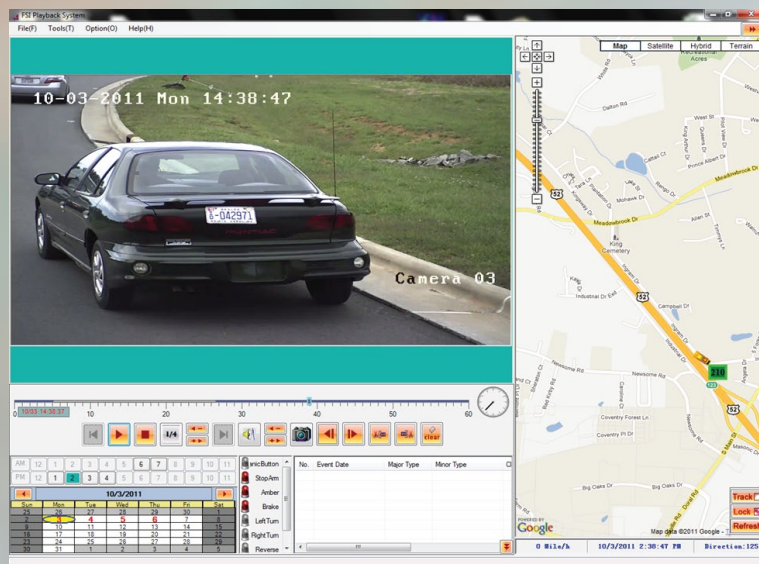

Capture Vehicle Plates

Call for Pricing

Toll Free: (800) 437-3920
Local Phone: (704) 405-5000